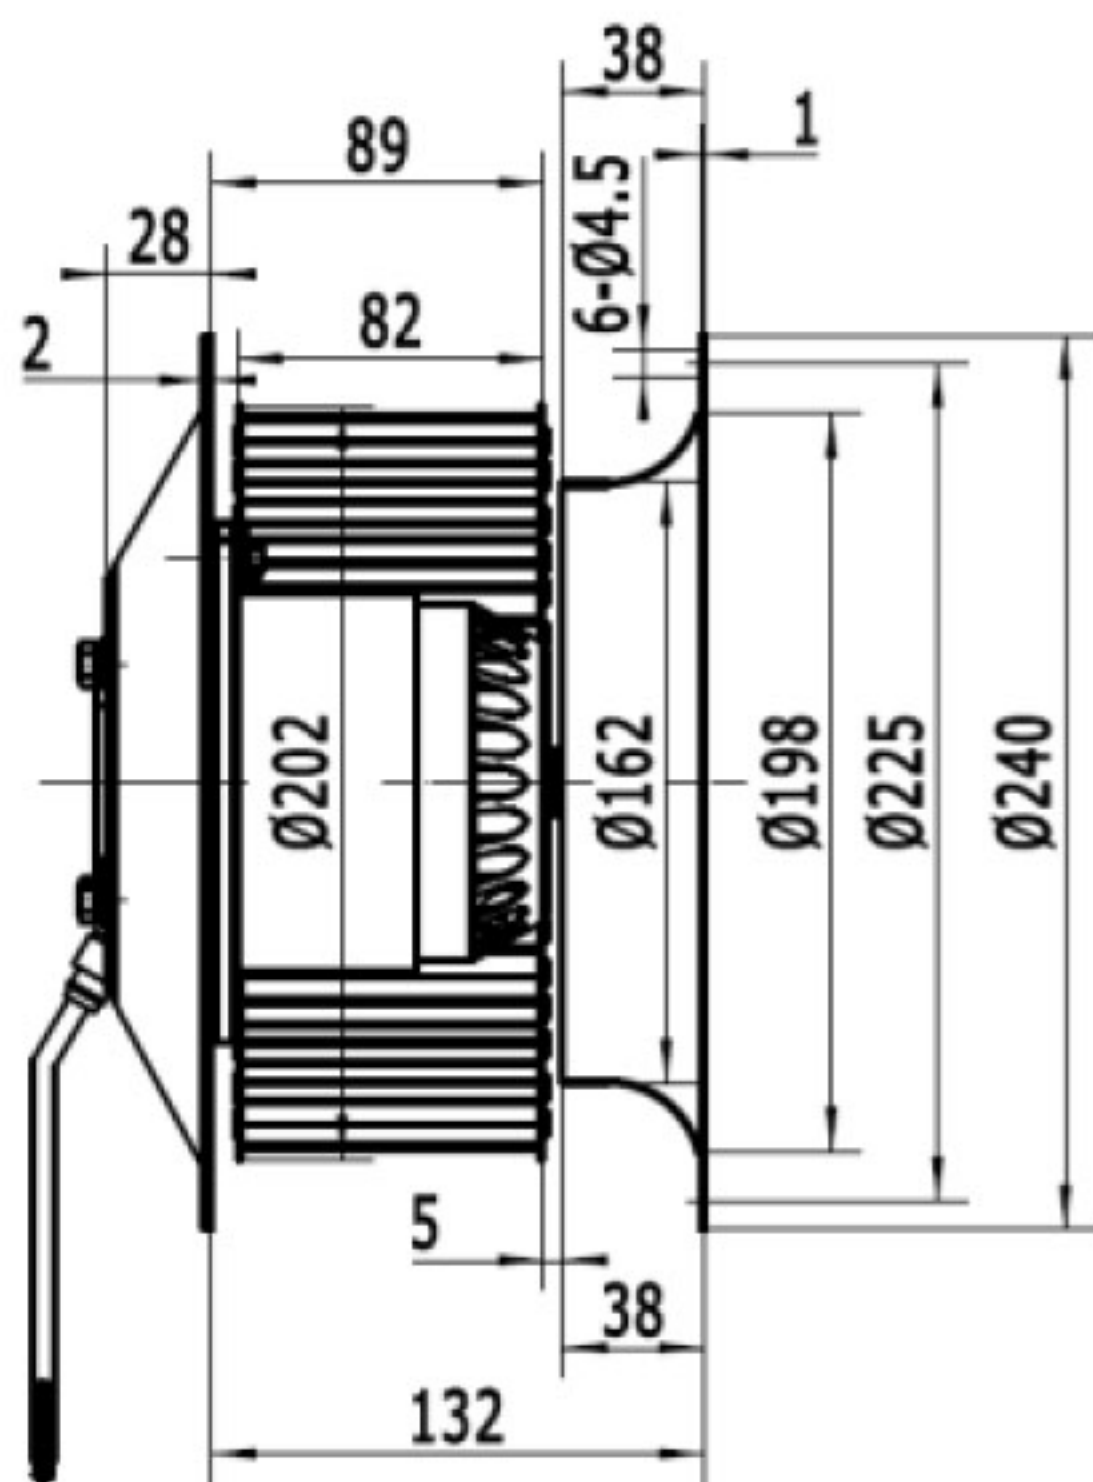

RE200F-4D-AC0E

ГРАФИК

$\Delta Pa(PsF)$

Airflow curves

ЧЕРТЁЖ

LABEL:

Brass lead tips