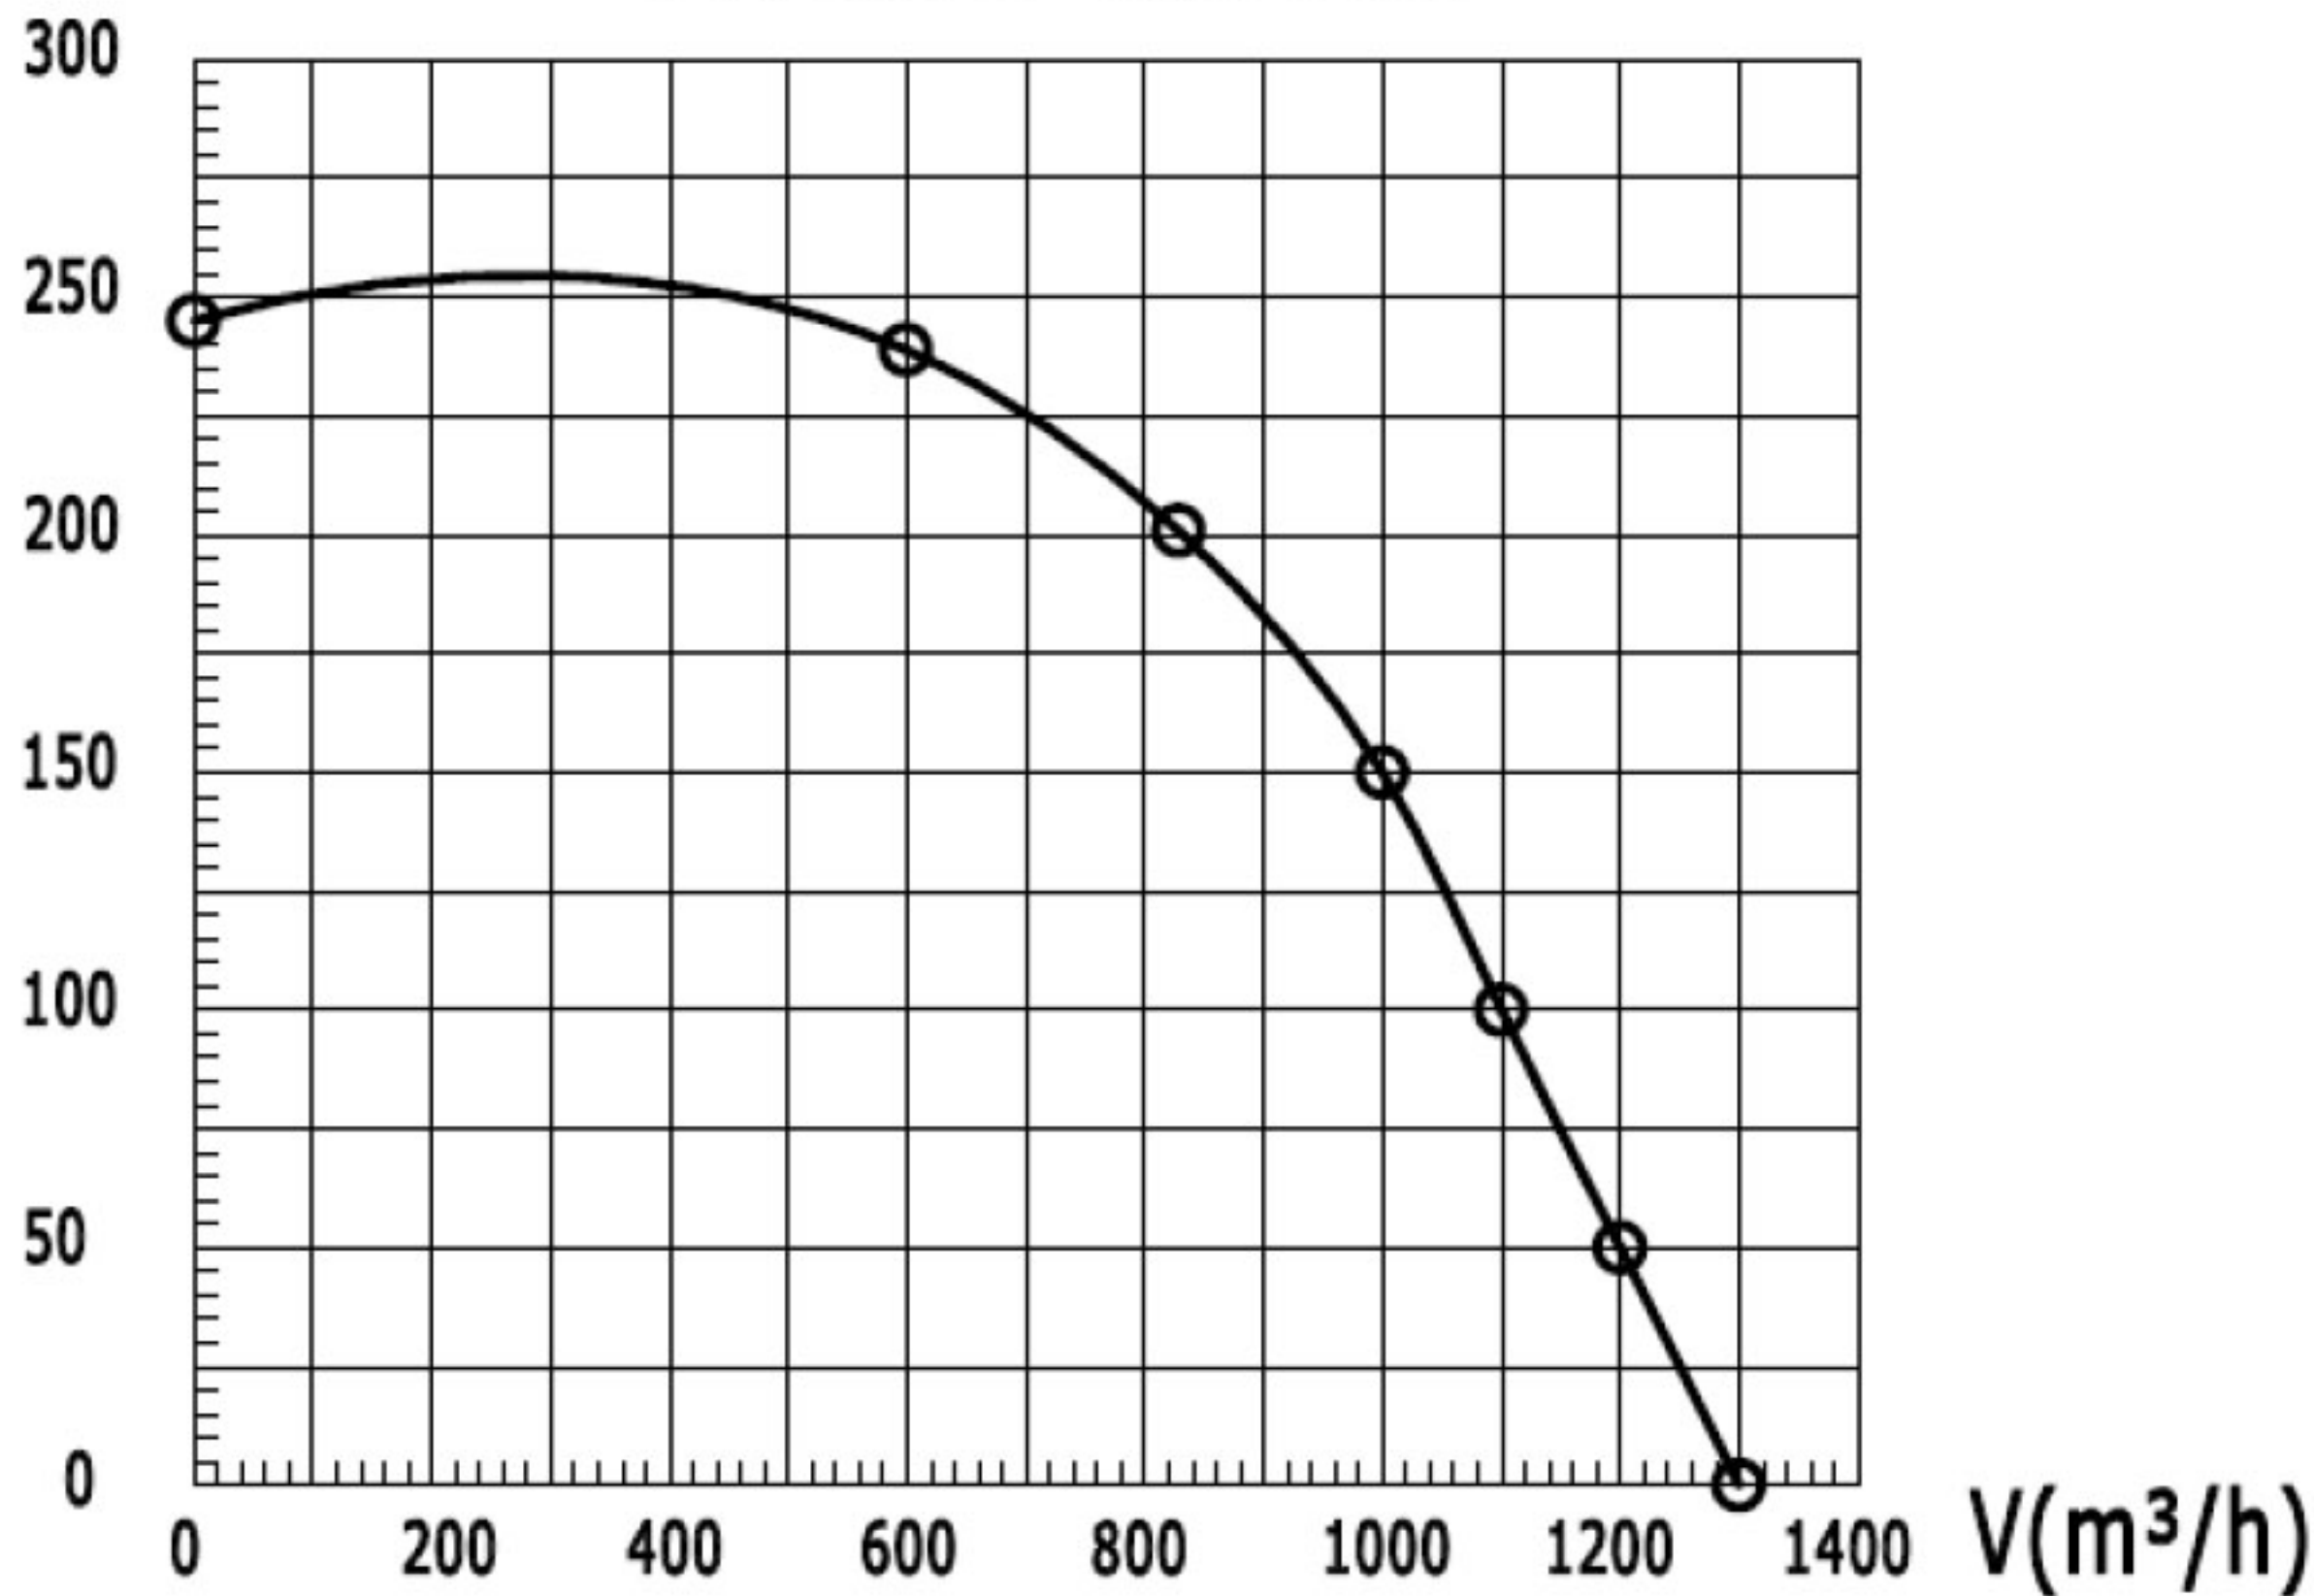

RE200F-4D-AC0E

ГРАФИК

$\Delta Pa(PsF)$

Airflow curves

ЧЕРТЁЖ

LABEL:

Brass lead tips