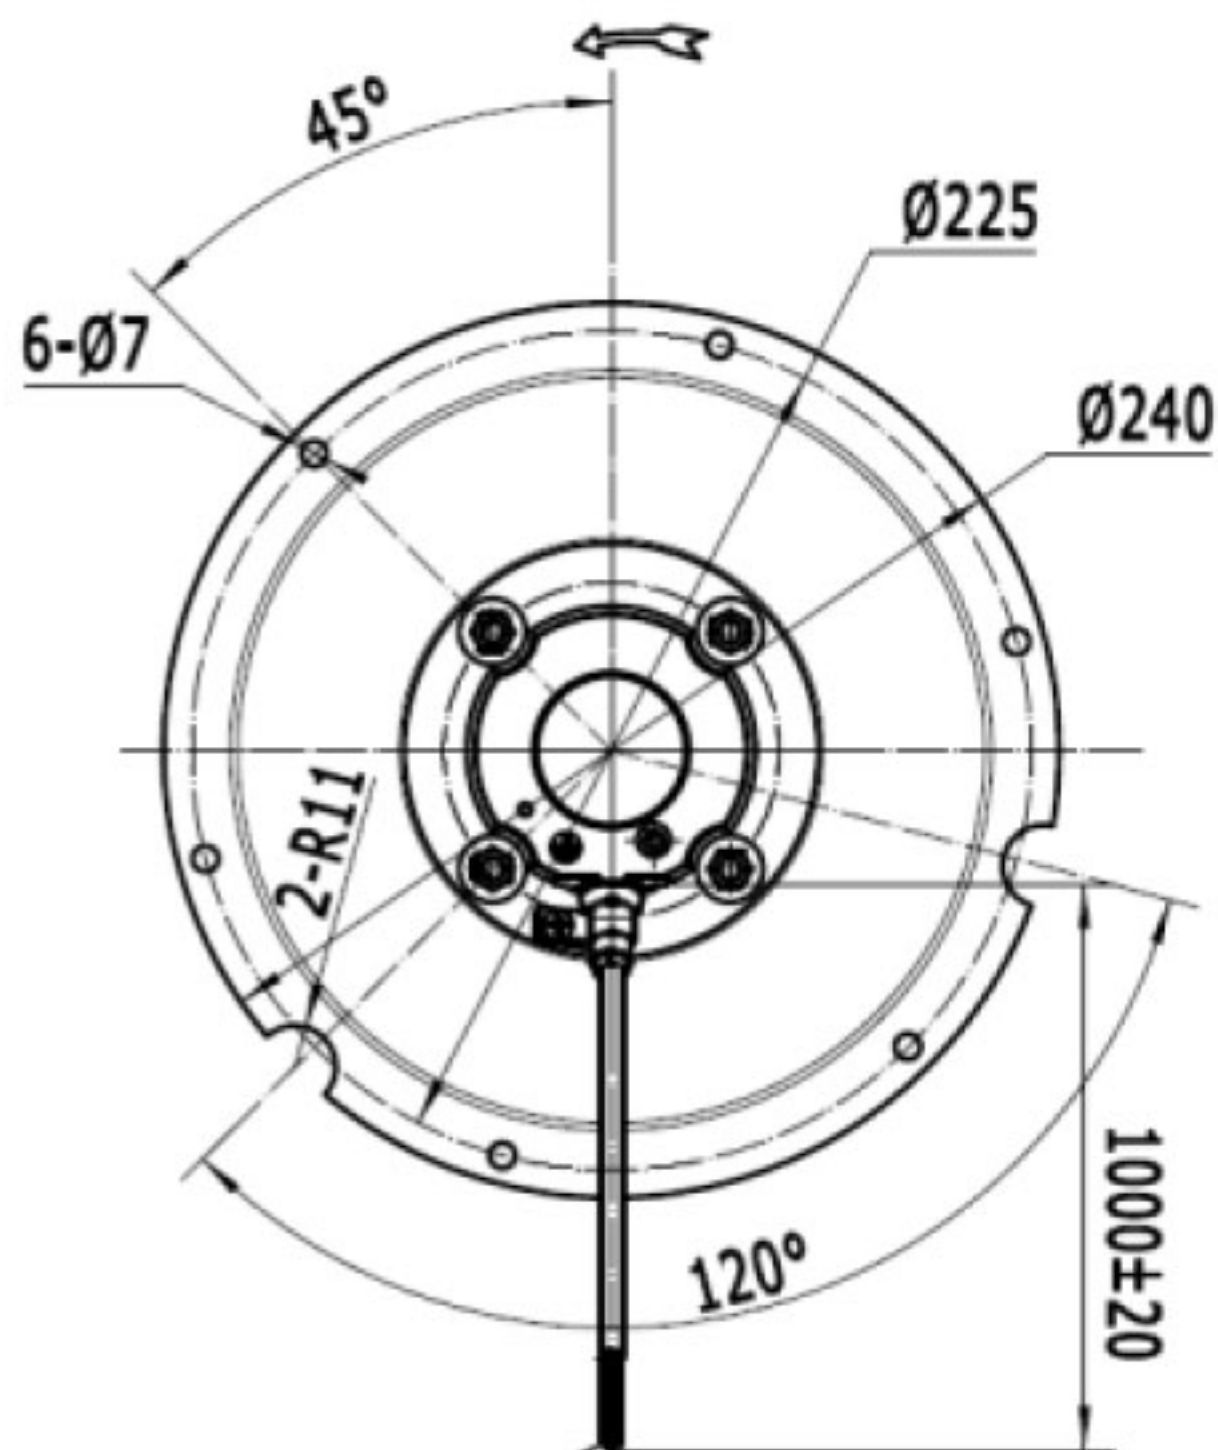

RE200F-4D-AC0E

ГРАФИК

$\Delta Pa(PsF)$

Airflow curves

ЧЕРТЁЖ

LABEL:

Brass lead tips